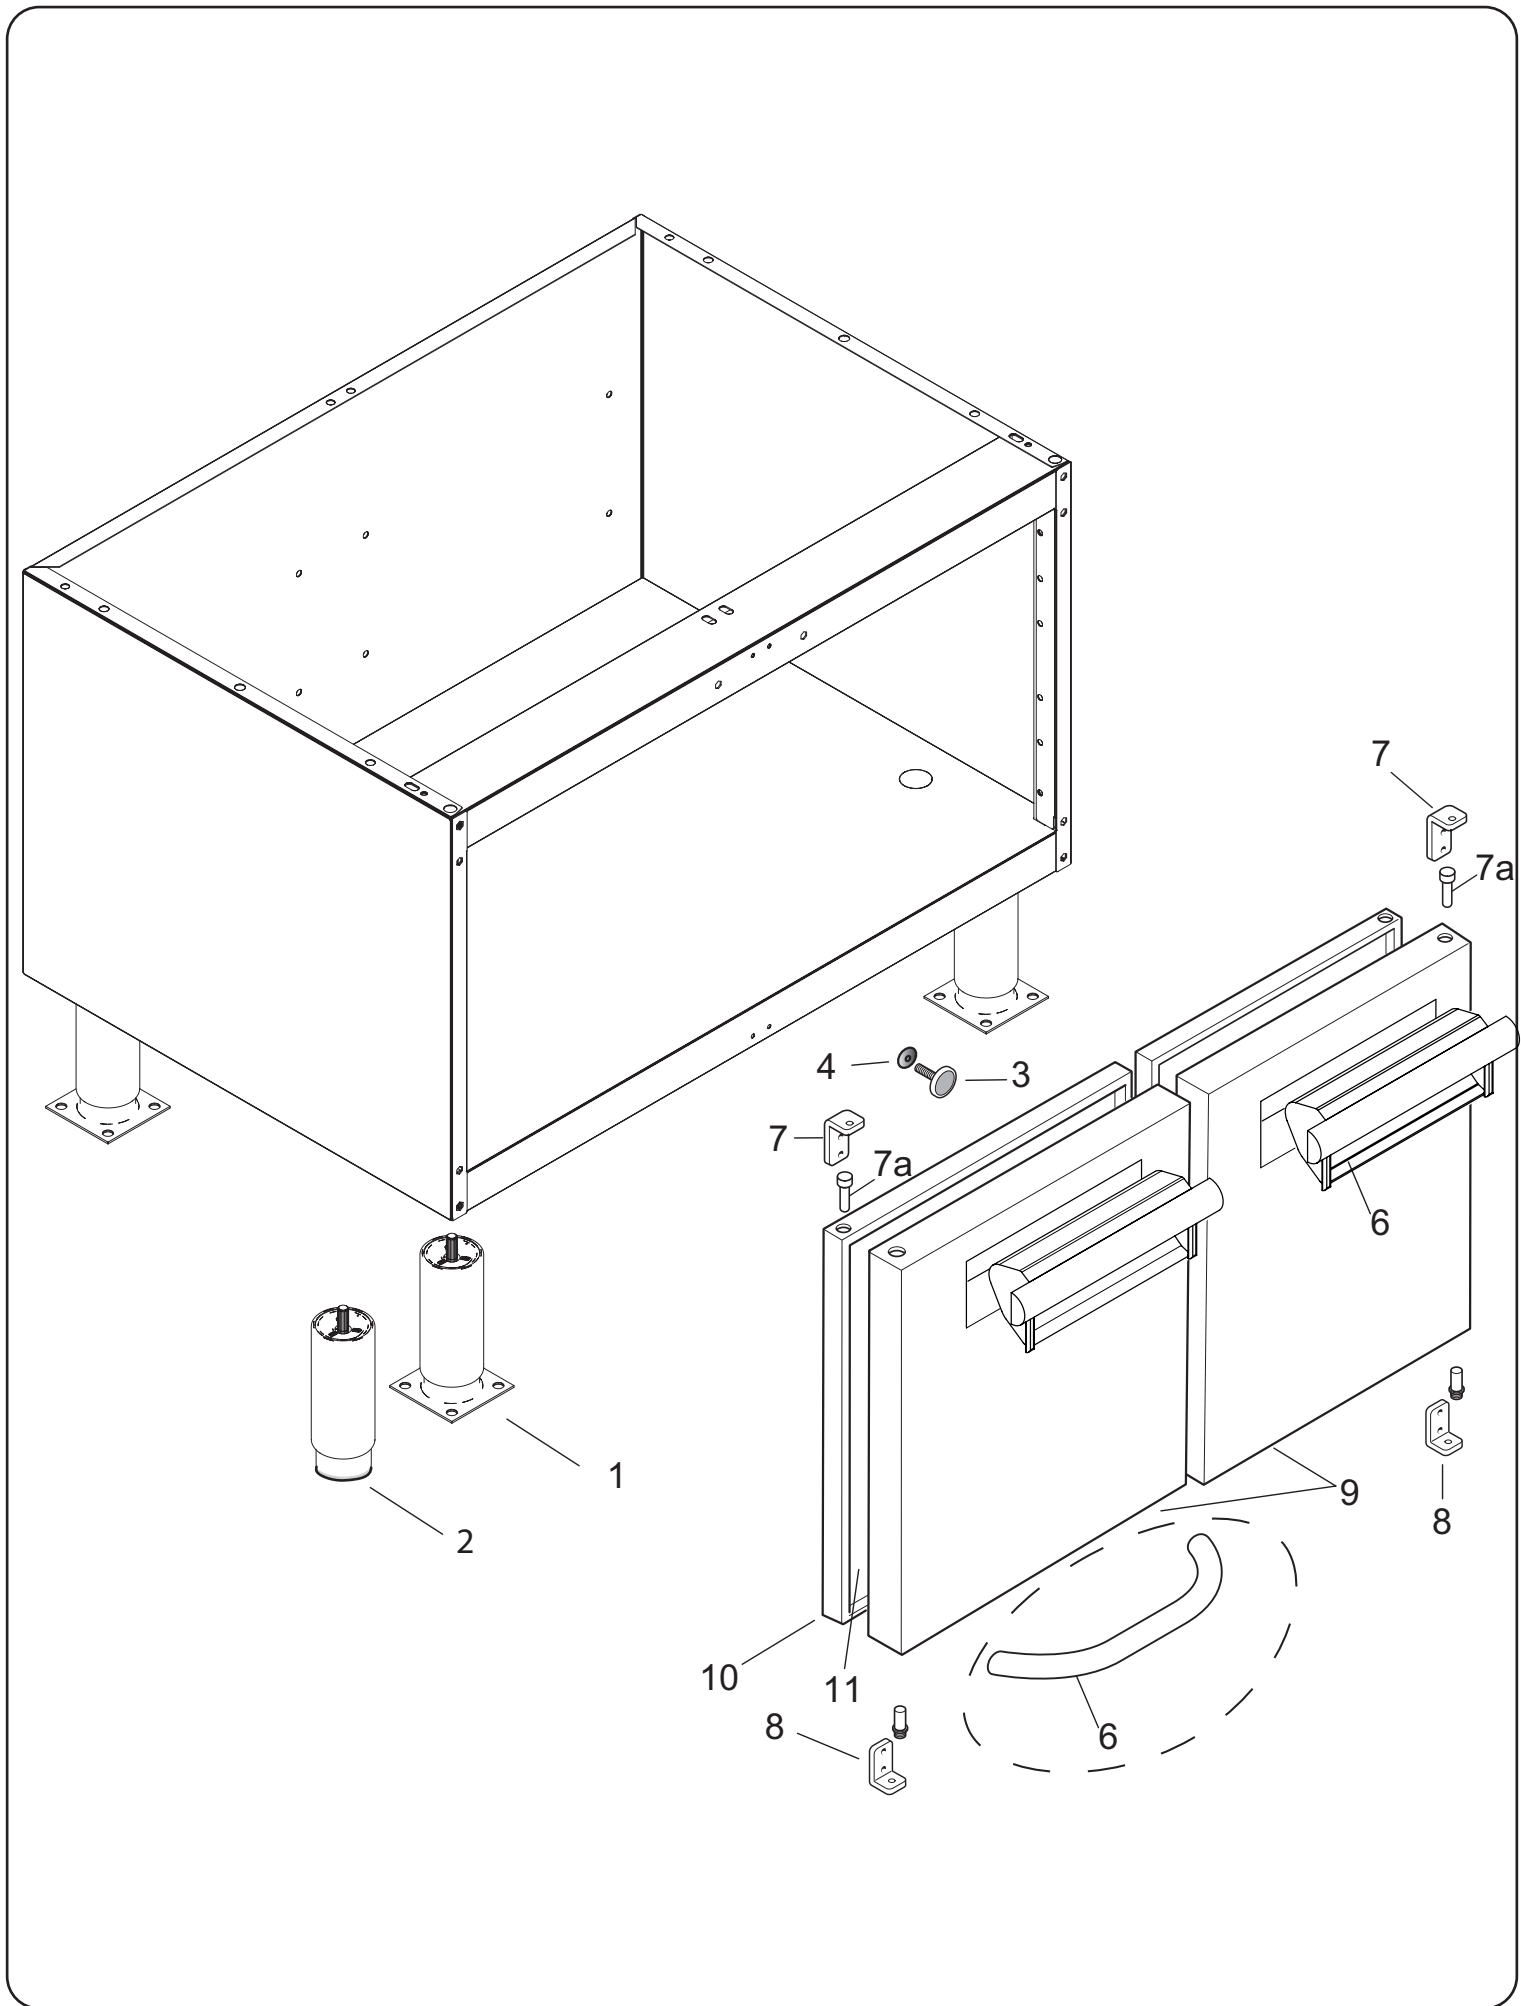

OPEN BASE & ACCESSORIES
BASE APERTA ED ACCESSORI

PNC	Model	Pag	Description
371263	E7BAMD00O00	2	OPEN BASE 400MM W/FLANGED FEET X 700MM
371264	E7BAMH00O00	2	OPEN BASE 800MM W/FLANGED FEET X 700MM
371265	E7BAML00O00	2	OPEN BASE 1200MM W/FLANGED FEET X 700MM
391326	E9BAMD00O00	2	OPEN BASE 400MM W/FLANGED FEET X 900MM
391327	E9BAMH00O00	2	OPEN BASE 800MM W/FLANGED FEET X 900MM
391328	E9BAML00O00	2	OPEN BASE 1200MM W/FLANGED FEET X 900MM
371112	E7BAND00O00	2	OPEN BASE 400MM X 700MM
371113	E7BANH00O00	2	OPEN BASE 800MM X 700MM
371114	E7BANL00O00	2	OPEN BASE 1200MM X 700MM
373277	O7WTNUN0O00	2	AMBIENT WORKTOP ON BASE 250 MM-OEM
373278	O7WTNCN0O00	2	AMBIENT WORKTOP ON BASE 300 MM-OEM
373279	O7WTNVN0O00	2	AMBIENT WORKTOP ON BASE 350 MM-OEM
391153	E9BAND00O00	2	OPEN BASE 400MM X 900MM
391154	E9BANH00O00	2	OPEN BASE 800MM X 900MM
391155	E9BANL00O00	2	OPEN BASE 1200MM X 900MM
206350	DOOREL	2	DOOR 700MM & 900MM - ELUX
206342	DOORZAN	2	DOOR 700MM & 900MM - ZAN
206343	DOOR2BRAND	2	DOOR 700MM & 900MM - OEM
206318	2DRW700E	3	DRAWERS 700MM - ELUX
206360	2DRW700Z	3	DRAWERS 700MM - ZAN
206328	2DRW700O	3	DRAWERS 700MM - OEM
206334	2DRW900E	3	DRAWERS 900MM - ELUX
206361	2DRW900Z	3	DRAWERS 900MM - ZAN
206333	2DRW900O	3	DRAWERS 900MM - OEM
206259	HEATKIT	4	HEATER KIT 700MM & 900MM
206245	CENTRSUPP	5	CENTER SUPPORT 700MM & 900MM
206257	GN700BASE	5	GN TRAY RACK 700MM
206145	NSGV	5	GN TRAY RACK 900MM

Index

Door kit / Kit porte	Page
Drawers / Cassetti	2
Heater kit / Kit riscaldante	3
Support structure / Struttura di supporto	4
Spare parts list / Lista ricambi	5
	6,7

Bold=last change / Grassetto =ultima modifica

NOTE: not all accessories are included in this SPC

Rev. 2